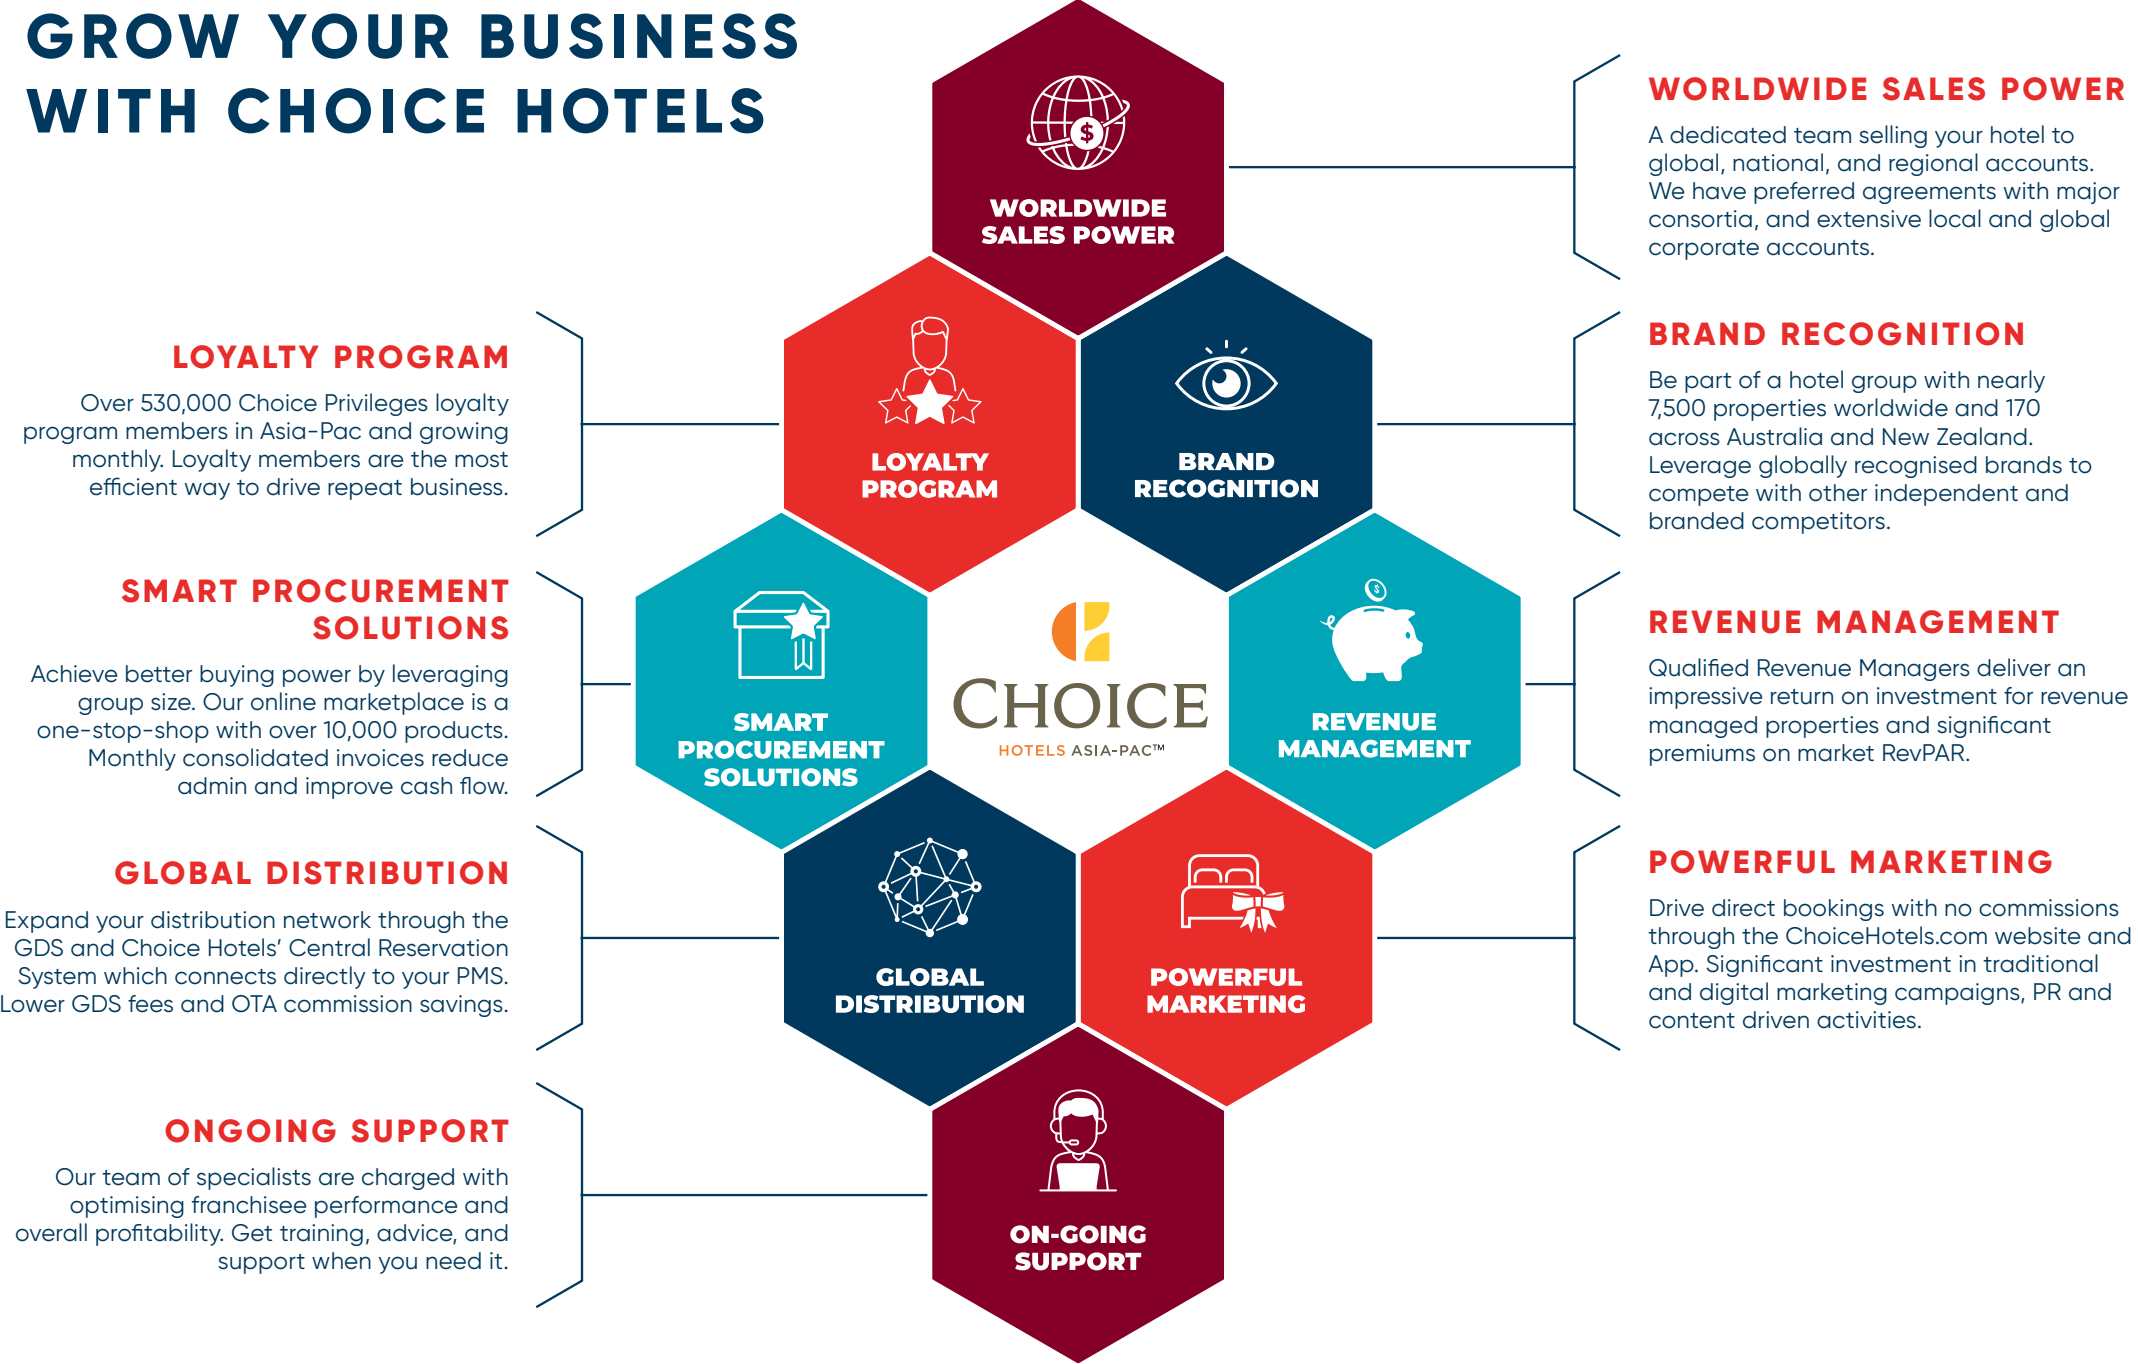

Encompassing a stylish collection of hotels, suites and resorts, this internationally recognised brand covers 15 countries and 315 locations, with a growth that honours the high standard of service that keeps guests returning.

Allows access to booking engines and training support provided by Choice Hotels.

Clarion Suites Gateway
Melbourne, Australia

Clarion Hotel The Hub
Oslo, Norway

50 Million+

Choice Privileges
members worldwide

530,000+

Choice Privileges
members in Asia-Pac

7,500+

Choice Hotels
worldwide

315+

Clarion locations

Clarion Hotel Golden Horn
Istanbul, Türkiye

GROW YOUR BUSINESS WITH CHOICE HOTELS